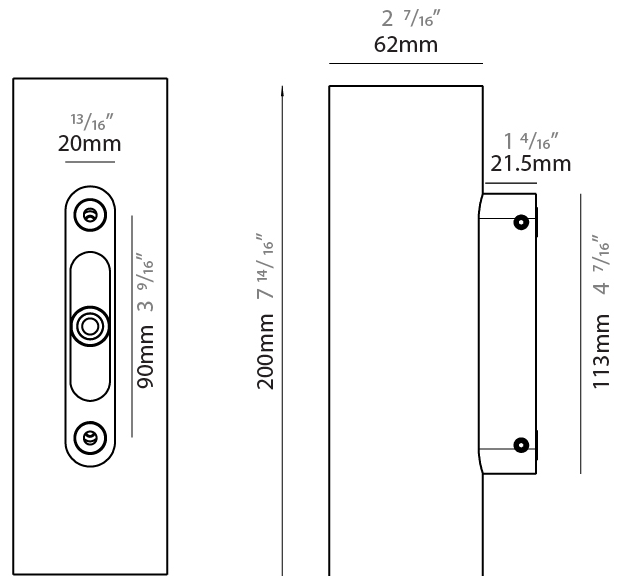

1. To build a product code in our configurator select the specify button on the base model # product page
2. To build a manual product code on this datasheet choose from the options listed below in blue font and add the suffix to the base model #

GENERAL

Series: Tracer
Subseries: Tracer 60
Brand: Unonovesette
Division: Exterior
Mounting Type: Surface
Mounting Location: Wall
Subcategory: Wall Effect

PHYSICAL

Shape: Cylinder
Diameter (mm): 62
Diameter (in): 2 7/16
Height (mm): 200
Depth (mm): 83.5
Height (in): 7 7/8
Depth (in): 3 9/16
Light Distribution: Direct / Indirect
Weight (kg): 1.35
Weight (lbs): 2.98
Diffuser: Extra clear tempered glass 2mm
Fixture Finish: WHI / BLK / ASB
Fixture Material: Brass
Cable Details: 350mm NS20N PCP 2x0.5 mm2

ELECTRICAL

Lamp Type: LED
Input Wattage (W): 19.6
Total Output Wattage (W): 16.7
Dimming: Non-Dimming / Phase Dimming (120Vac only) / 0-10V Dimming
Driver Included: No
Driver Location: Remote
Driver Type: Constant Voltage - Universal
Driver Class: Class 2
Input Voltage (V): 120 - 277
Output Voltage (V): 24

LED

Color Temperature (°K): 2700 / 3000 / 4000
Max. Delivered Lumen (lm): 1440 (3000K)
CRI: >90 CRI
Lamp Life (hrs): 100000
Upon Request: Dim to Warm

OPTICAL

Optic*: 1010 / 1030 / 1050 / 101045 / 3030 / 3050 / 301045 / 5050 / 501045 / 10451045

RATINGS AND CERTIFICATIONS

Certified By: Certified for North American Standards
IP rating: IP66
IK Rating: IK08